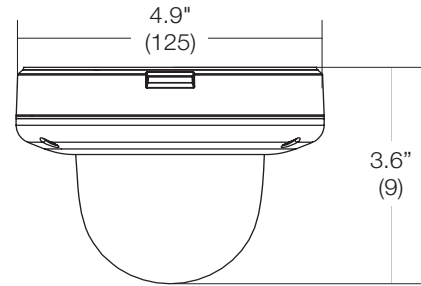

Dimensions

unit : inch (mm)

Specifications

IMAGE	
Image Sensor	1/2.7" 2.1MP CMOS
Total Pixels	1928(H) X 1088(V)
Minimum Scene Illumination	F1.4 (30IRE): 0.12 Lux [Color] F1.4 (30IRE): 0.0 Lux [B&W]
LENS	
Focal Length	2.8-12mm, F1.4
Lens Type	P-Iris Remote Auto Focus
IR Distance	100ft Range IR
Angle of View	106° - 32°
Digital Zoom	x4.2 Optical Zoom
OPERATIONAL	
Shutter Mode	Auto, Manual, Anti-Flickering
Shutter Speed	1/15-1/32000
Smart DNR™ 3D Digital Noise Reduction	0-11
Auto Gain Control	Auto
Wide Dynamic Range (WDR)	On, Off
Day and Night	Auto, Day (Color), Night (B/W)
Privacy Zones	4 Programmable Privacy Zones
Alarm Notifications	Notifications Via E-mail, FTP Server or SD Card Recording
NETWORK	
LAN	802.3 Compliance 10/100 LAN
Video Compression Type	H.264, MJPEG
Resolution	H.264: 1920x1080 - CIF MJPEG: 1280x720 - CIF
Frame Rate	Up to 30fps at All Resolutions
Streaming Capability	Dual-Stream at Different Rates and Resolutions
IP	IPv4
Protocol	ONVIF, TCP/IP, UDP, RTP/RTSP(TCP/UDP), NTP, HTTP, DNS, DDNS, DHCP, FTP, SMTP, ICMP
Security	Password authentication, Multi-level user configuration
Maximum User Access	5 Users
ONVIF Conformance	Yes
Web Viewer	OS: Windows®, MAC® OS, Linux® Browser: Internet Explorer, Chrome, Firefox, Safari
Video Management Software	DW Spectrum™ IPVMS
Memory Slot	Micro SD / SDHC / SDXC Card up to 128GB, Card not Included
ENVIRONMENTAL	
Operating Temperature	-4°F - 122°F (-20°C - 50°C)
Operating Humidity	Less than 90% (Non-Condensing)
IP Rating	IP66 (Protects against dust and high pressure water)
IK rating	IK 10-rated
Other Certifications	CE, FCC, RoHS
ELECTRICAL	
Power Requirement	DC 12V, PoE (IEEE802.3af Class 3)
Power Consumption	Auto Focus Working: 7.5W, 625mA LED Off: 2.5W, 208mA LED On: 4.2W, 350mA
MECHANICAL	
Material	Aluminum Die-casting
Dimensions	4.9 x 3.6 Inch (125 x 92 mm)
Weight	1.87 lb (0.85kg)