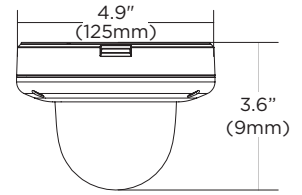

Accessories (Optional)

DWC-VFZWM Wall mount bracket.
 DWC-VFZJUNC Junction box
 DWC-VFZCM Ceiling mount bracket

Dimensions

unit: Inch (mm)

Specifications

Designed and engineered in U.S.A and Korea

IMAGE	
Image sensor	4MP 1/3" CMOS
Total pixels	2688(H) x 1520(V)
Minimum scene illumination	0.2 lux (color) 0.0 lux (B/W)
Video output	Local video output CVBS 1.0V p-p (75Ω) 4:3 aspect ratio
Resolution	4MP (2560 x 1440)
LENS	
Focal length	2.8-12mm, F1.4
Lens type	Motorized zoom auto-focus p-iris lens
Field of view (FoV)	87° - 32°
IR distance	100ft range IR
Optical zoom	x4.2 optical zoom
OPERATIONAL	
Shutter mode	Auto, manual, anti-flicker, slow shutter
Shutter speed	1/30-1/32000
Slow shutter	1-1/5, 1/7.5, 1/10
Auto gain control	Auto
Day and night	Auto, day (Color), night (B/W)
Smart DNR™ 3D digital noise reduction	0-11
Wide dynamic range (WDR)	True WDR (WDR) Off, WDR2x, WDR3X
Wide dynamic range (WDR) dB	120dB
Privacy zone	16 programmable privacy masks
Alarm notifications	Notifications via e-mail, FTP server or SD card recording
NETWORK	
LAN	802.3 compliance 10/100 LAN
Video compression type	H.264, MJPEG
Resolution	H.264: 1440p/1080p/720p/VGA/D1/CIF MJPEG: 1280x720/800x600/VGA/768x432/D1/CIF
Frame rate	Up to 30fps at all resolutions
Video bitrate	100Kbps - 10Mbps, multi-rate for preview and recording
Bitrate control	Multi streaming CBR/VBR at H.264 (Controllable frame rate and bandwidth)
Streaming capability	Dual-stream at different rates and resolutions
Ip	IPv4
Protocol	Zero config(Auto IP), ONVIF, TCP/IP, UDP, RTP(UDP/TCP), RTSP, NTP, HTTP, HTTPS, SSL, DNS, DDNS, DHCP, FTP, SMTP, ICMP, SNMPv1/v2c/v3(MIB-2)
Security	HTTPS(SSL), IP filtering, 802.1x, digest authentication(ID/PW)
Maximum user access	5 users
ONVIF conformance	Yes
Web viewer	OS: Windows®, Mac® OS, Linux® Browser: Internet Explorer®, Google Chrome®, Mozilla Firefox®, Safari®
Video management software	DW Spectrum® IPVMS
Number of DW Spectrum® IPVMS licenses included	1 DW Spectrum® license
Local server recording	DWC-MV84WiAC6: 64GB local memory for recording DWC-MV84WiAC1: 128GB local memory for recording
Max. number of CaaS™ cameras in the same network/system	Up to 30 MEGApix® CaaS™ cameras in the same network/system
ENVIRONMENTAL	
Operating temperature	-4°F - 122°F (-20°C - 50°C)
Operating humidity	10-90% RH (non-condensing)
IP rating	IP66 certified
IK rating	IK10 rated impact resistant
Other certifications	CE, FCC, RoHS, UL listed
ELECTRICAL	
Power requirement	DC12V, PoE (IEEE 802.3af Class 3). Adaptor not included.
Power consumption	DC12V: Max 7.1W PoE: Max 9.2W
MECHANICAL	
Material	aluminum vandal housing, polycarbonate dome
Dimensions	4.9" x 3.6" (125 x 92 mm)
Weight	1.87 lb (0.85kg)