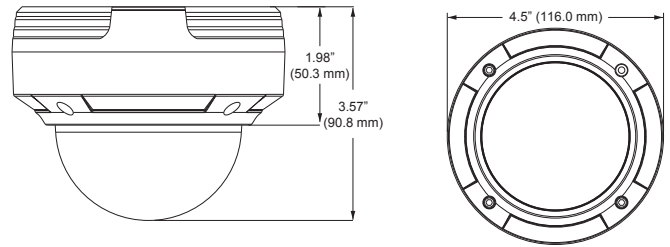

Mounting accessories (Optional)

Dimensions

unit: Inch (mm)

Specifications

| | |
|---------------------------------------|--|
| IMAGE | |
| Image sensor | 1/3" CMOS |
| Total pixels | 2688 (H) x 1520 (V) |
| Minimum scene illumination | 0.045 lux (color) 0.0 lux (B&W) |
| S/N ratio | 50dB |
| Video output | CVBS video output (BNC DI) |
| LENS | |
| Focal length | 2.8mm, F1.6 |
| Lens type | Fixed lens |
| Field of view (FoV) | 103° |
| IR distance | 65ft range |
| AUDIO | |
| Audio in / out | 1/0 |
| Audio compression | G.711A / U |
| OPERATIONAL | |
| Shutter mode | Auto, manual |
| Shutter speed | 1/25s - 1/100000s |
| Auto gain control | Auto |
| Day / night | Auto, day (color), night (B/W), schedule |
| Smart DNR™ 3D digital noise reduction | 2D / 3D DNR |
| Wide Dynamic Range (WDR) | True WDR low, middle, high |
| Wide Dynamic Range (WDR) dB | 120dB |
| Privacy zone | 4 programmable privacy masks |
| Camera analytics | Line crossing, perimeter intrusion, video tampering detection (scene change, video blur, abnormal color detection) |
| Alarm notifications | Notifications via e-mail or FTP server |
| NETWORK | |
| LAN | 802.3 compliance 10/100 LAN |
| Video compression type | H.265, H.264 or MJPEG |
| Resolution | 4MP (2592x1520) |
| Frame rate | Up to 30fps at all resolutions |
| Video bitrate | 64 Kbps - 10 Mbps |
| Bitrate control | Multi-streaming CBR/VBR at H.264/ H.265 (controllable frame rate and bandwidth) |
| Streaming capability | Dual-stream at different rates and resolutions |
| IP | IPv4, IPv6 |
| Protocol | TCP / IP, UDP, DHCP, NTP, RTSP, PPPoE, DDNS, SMTP, FTP |
| Security | IP filtering, MAC filtering, authentication (ID/PW), SSL/TLS |
| ONVIF conformance | Yes |
| Web viewer | OS: Windows® Browser: Internet Explorer® |
| Video management software | DW Spectrum™ IPVMS |
| ENVIRONMENTAL | |
| Operating temperature | -4°F - 122°F (-20°C - 50°C) |
| Operating humidity | 10-90% RH (non-condensing) |
| IP rating | IP66 certified weather and tamper resistant |
| IK rating | IK10 rated impact resistant |
| Other certifications | CE, FCC, RoHS |
| ELECTRICAL | |
| Power requirement | DC12V, PoE (IEEE 802.3af class 2). |
| Power consumption | LED on: 3.5W LED off: 2W |
| MECHANICAL | |
| Material | Metal vandal housing, polycarbonate dome |
| Dimensions | 3.58" x 4.56" (91 x 116 mm) |
| Weight | 1.33 lb (0.605kg) |