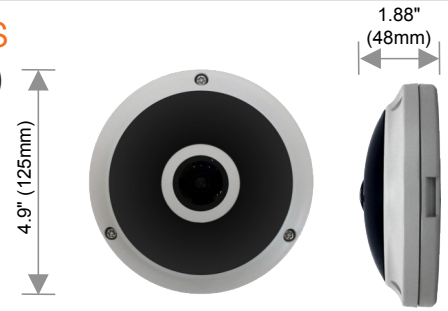

Dimensions

unit: Inch (mm)

Specifications

IMAGE	
Image sensor	5MP 1/1.8" CMOS
Total pixels	3096 (H) X 2080 (V)
Minimum scene illumination	0.369 lux (color) 0 lux (B&W)
Video output	Local video output CVBS 1.0V p-p (75Ω), 4:3 aspect ratio
Maximum resolution	5MP (2592 x 1944)
LENS	
Focal length	1.55mm, F2.5
Lens type	Fisheye lens
Field of view (FoV)	360°
IR distance	55ft range
OPERATIONAL	
Shutter mode	Auto, manual, anti-flicker, slow shutter
Shutter speed	1/30 ~ 1/32000
Slow Shutter	1 ~ 1/5, 1/7.5, 1/10
Auto gain control	Auto
Day / night	Auto, day (color), night (B/W)
Smart DNR™ 3D digital noise reduction	0-11
Wide Dynamic Range (WDR)	D-WDR
White balance	Auto, manual
Mirror and flip	Yes
Backlight compensation (BLC)	On, off
Privacy zones	4 programmable privacy masks
Alarm notifications	Notifications via e-mail, FTP server or SD card recording
Memory slot	Micro SD/SDHC/SDXC class 10 card (card not included)
NETWORK	
LAN	10/100 base-T, RJ-45 connector
Video compression type	H.264, MJPEG
Resolution	2592 X 1944 @ 30fps 640 X 480 @ 30fps 320 X 240 @ 30fps
Frame rate	Up to 30fps at all resolutions
Video bitrate	100Kbps ~ 10Mbps, multi-rate for preview and recording
Bitrate control	Multi-streaming CBR/VBR at H.264 (controllable frame rate and bandwidth)
Streaming capability	Dual-stream at different rates and resolutions
IP	IPv4, IPv6
Protocol	Zero config (Auto IP), ONVIF, TCP/IP, UDP, RTP(UDP/TCP), RTSP, NTP, HTTP, HTTPS, SSL, DNS, DDNS, DHCP, FTP, SMTP, ICMP, SNMPv1/v2c/v3 (MIB-2)
Security	HTTPS (SSL), IP filtering, 802.1x, digest authentication (ID/PW)
Maximum user access	5 users
ONVIF conformance	Yes
Web viewer	OS: Windows®, Mac® OS, Linux® Browser: Internet Explorer®, Google Chrome®, Mozilla Firefox®, Safari®
Video management software	DW Spectrum® IPVMS
ENVIRONMENTAL	
Operating temperature	-4°F ~ 122°F (-20°C ~ 50°C)
Operating humidity	Less than 90% (non-condensing)
IP rating	IP66 certified weather and tamper resistant
Other certifications	FCC, CE, ROHS
ELECTRICAL	
Power requirements	DC12V, PoE IEEE 802.3at class 3 (adaptor not included)
Power consumption	LED On: 6.5W LED Off: 3.6W
MECHANICAL	
Material	Aluminum vandal fisheye housing, polycarbonate dome
Dimensions	4.9" x 1.88" (125 x 48mm)
Weight	1.1 lbs (0.5kg)