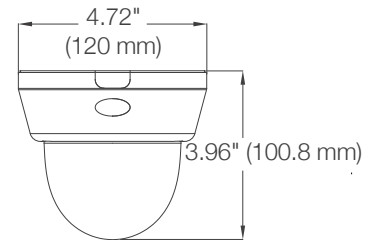

Dimensions

unit : Inch (mm)

Specifications

Snapit™

2.1

WDR

2.8-12mm Auto Focus Lens

P-Iris Lens

These MEGApiX® IP cameras deliver crystal-clear images at 2.1 Megapixel 1080p resolution and real-time 30fps. The unique Snapit™ housing is easy to install and includes CleanView™ dome treatment. All MEGApiX® cameras are ONVIF conformant, assuring their successful integration with any open platform solution on the market.