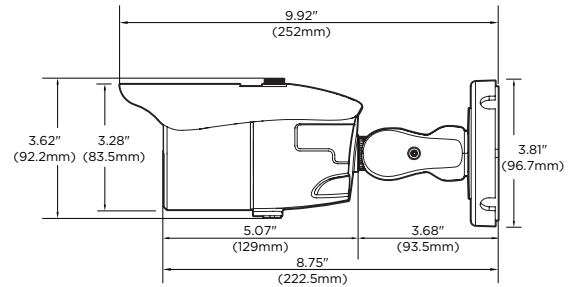

Accessories (Optional)

DWC-BLJUNC
Junction box

DWC-PMB-BU
Pole mount

Dimensions

unit: Inch (mm)

Specifications

IMAGE	
Image sensor	2.1MP/1080p 1/2.9" CMOS
Total pixels	2001(H) X 1121(V)
Minimum scene illumination	0.16 lux (color) 0.0 lux (B&W)
LENS	
Focal length	2.7-13.5mm, F1.6
Lens type	Vari-focal lens
Field of view (FoV)	27° - 89.6°
IR distance	100ft range
OPERATIONAL	
Shutter mode	Auto, manual, anti-flicker, slow shutter
Shutter speed	1/15 - 1/32000
Slow shutter	2X, 3X, 5X, 6X, 7.5X, 10X
Auto gain control	Auto
Day and night	Auto, day (color), night (B/W)
Smart DNR™ 3D digital noise reduction	3D-DNR
Wide Dynamic Range (WDR)	D-WDR
Privacy zone	16 programmable privacy masks
Backlight Compensation (BLC)	Yes
Mirror & flip	Yes
Alarm notifications	Notifications via e-mail and FTP server recording
NETWORK	
LAN	RJ45(10/100Base-T)
Video compression type	H.265, H.264, MJPEG
Resolution	H.265: 2.1MP/1080p, 720p(main), CIF(sub) H.264: 2.1MP/1080p, 720p(main), CIF(sub) MJPEG: CIF
Frame rate	Up to 30fps at all resolutions
Video bitrate	100Kbps - 10Mbps, multi-rate for preview and recording
Bitrate control	Multi streaming CBR/VBR at H.264, H.265 (controllable frame rate and bandwidth)
Streaming capability	Dual-stream at different rates and resolutions
IP	IPv4
Protocol	TCP/IP, UDP, AutoIP, RTP(UDP/TCP), RTSP, NTP, HTTP, HTTPS, SSL, DNS, DDNS, DHCP, FTP, SMTP, ICMP, SNMPv1/v2/v3(MIB-2), ONVIF
Security	HTTPS(SSL), IP filtering, 802.1x, digest authentication(ID/PW)
ONVIF conformance	Yes
OS: Windows®, Mac® OS, Linux®	
Web viewer	Browser: Internet Explorer®, Google Chrome®, Mozilla Firefox®, Safari®
Video management software	DW Spectrum® IPVMS
ENVIRONMENTAL	
Operating temperature	-4°F - 122°F (-20°C - 50°C)
Operating humidity	10-90% (non-condensing)
IP rating	IP66 certified
Other certifications	CE, FCC, RoHS
ELECTRICAL	
Power requirement	DC 12V, PoE (IEEE 802.3af Class 3). (Adapter not included)
Power consumption	DC12V: max 5.2W PoE: max 7.0W
MECHANICAL	
Material	Aluminum bullet housing
Dimensions	9.92" x 3.81" (252 x 96.7 mm)
Weight	1.65 lbs (0.75kg)
Warranty	5 year warranty